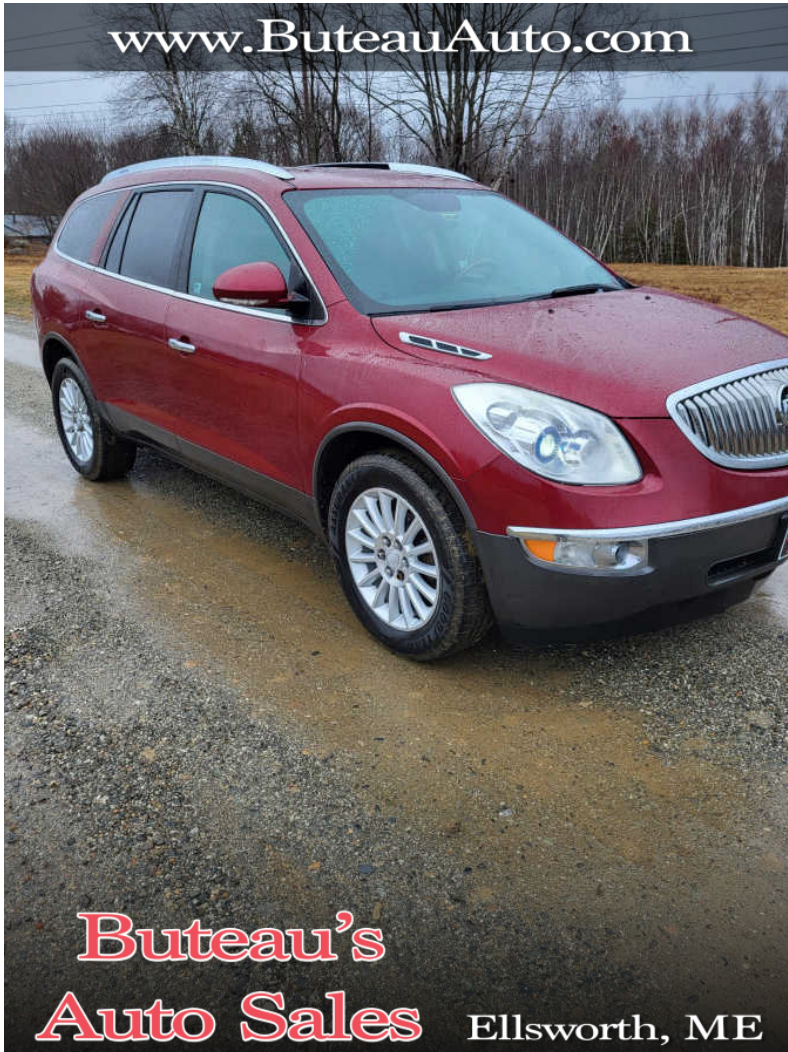

Call: (207) 479-9090

2011 BUICK ENCLAVE CXL-1 AWD

\$7,495

262 NORTH ST.
ELLSWORTH ME, 04605

[Scan QR Code or Click Here](#)

VIN: 5GAKVBED1BJ104805

STK#: 2503

EXTERIOR COLOR: RED

DRIVETRAIN: AWD

TRIM: CXL-1 AWD

CONDITION: USED

MPG HIGHWAY: 22

COLOR: RED

MILEAGE: 170000

INTERIOR COLOR: BLACK

TRANSMISSION: AUTOMATIC

ENGINE: 3.6L V6 DOHC 24V

MPG CITY: 16

DESCRIPTION/OPTIONS: serviced and ready

Buteau Auto Sales

ADM

© 2022 AutoDrivenMarketing.com